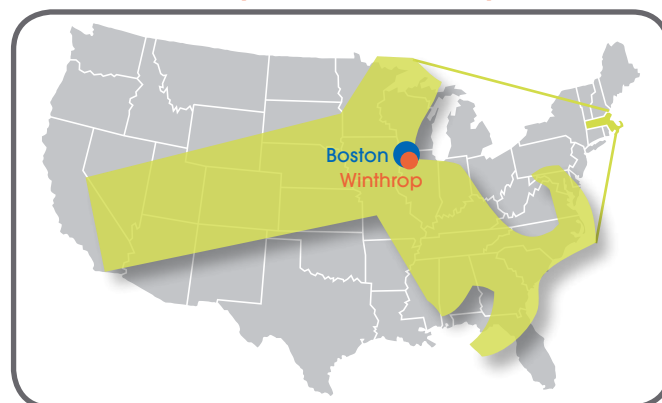

Public High School

School Profile

Winthrop High School provides a safe, respectful environment where all students are challenged to reach their full academic and social potential. It is a small school with just over 550 students, in grades nine through twelve. Winthrop High School has a rich tradition and a community that takes pride and ownership for the learning experiences for all its students. In 2011, the Washington Post named Winthrop High School one of the Best 20 High Schools in the State of Massachusetts.

www.town.winthrop.ma.us

Population 17,500

10 Min. From Downtown Boston

Airport Code – BOS

Number of Students

560

District Website

www.winthrop.k12.ma.us

Teacher/Student Ratio

1:20

Community Information

Winthrop High School is located in a colonial New England seaside community, only five miles from downtown Boston. Students will have easy access to public transport that will lead into the city centre.